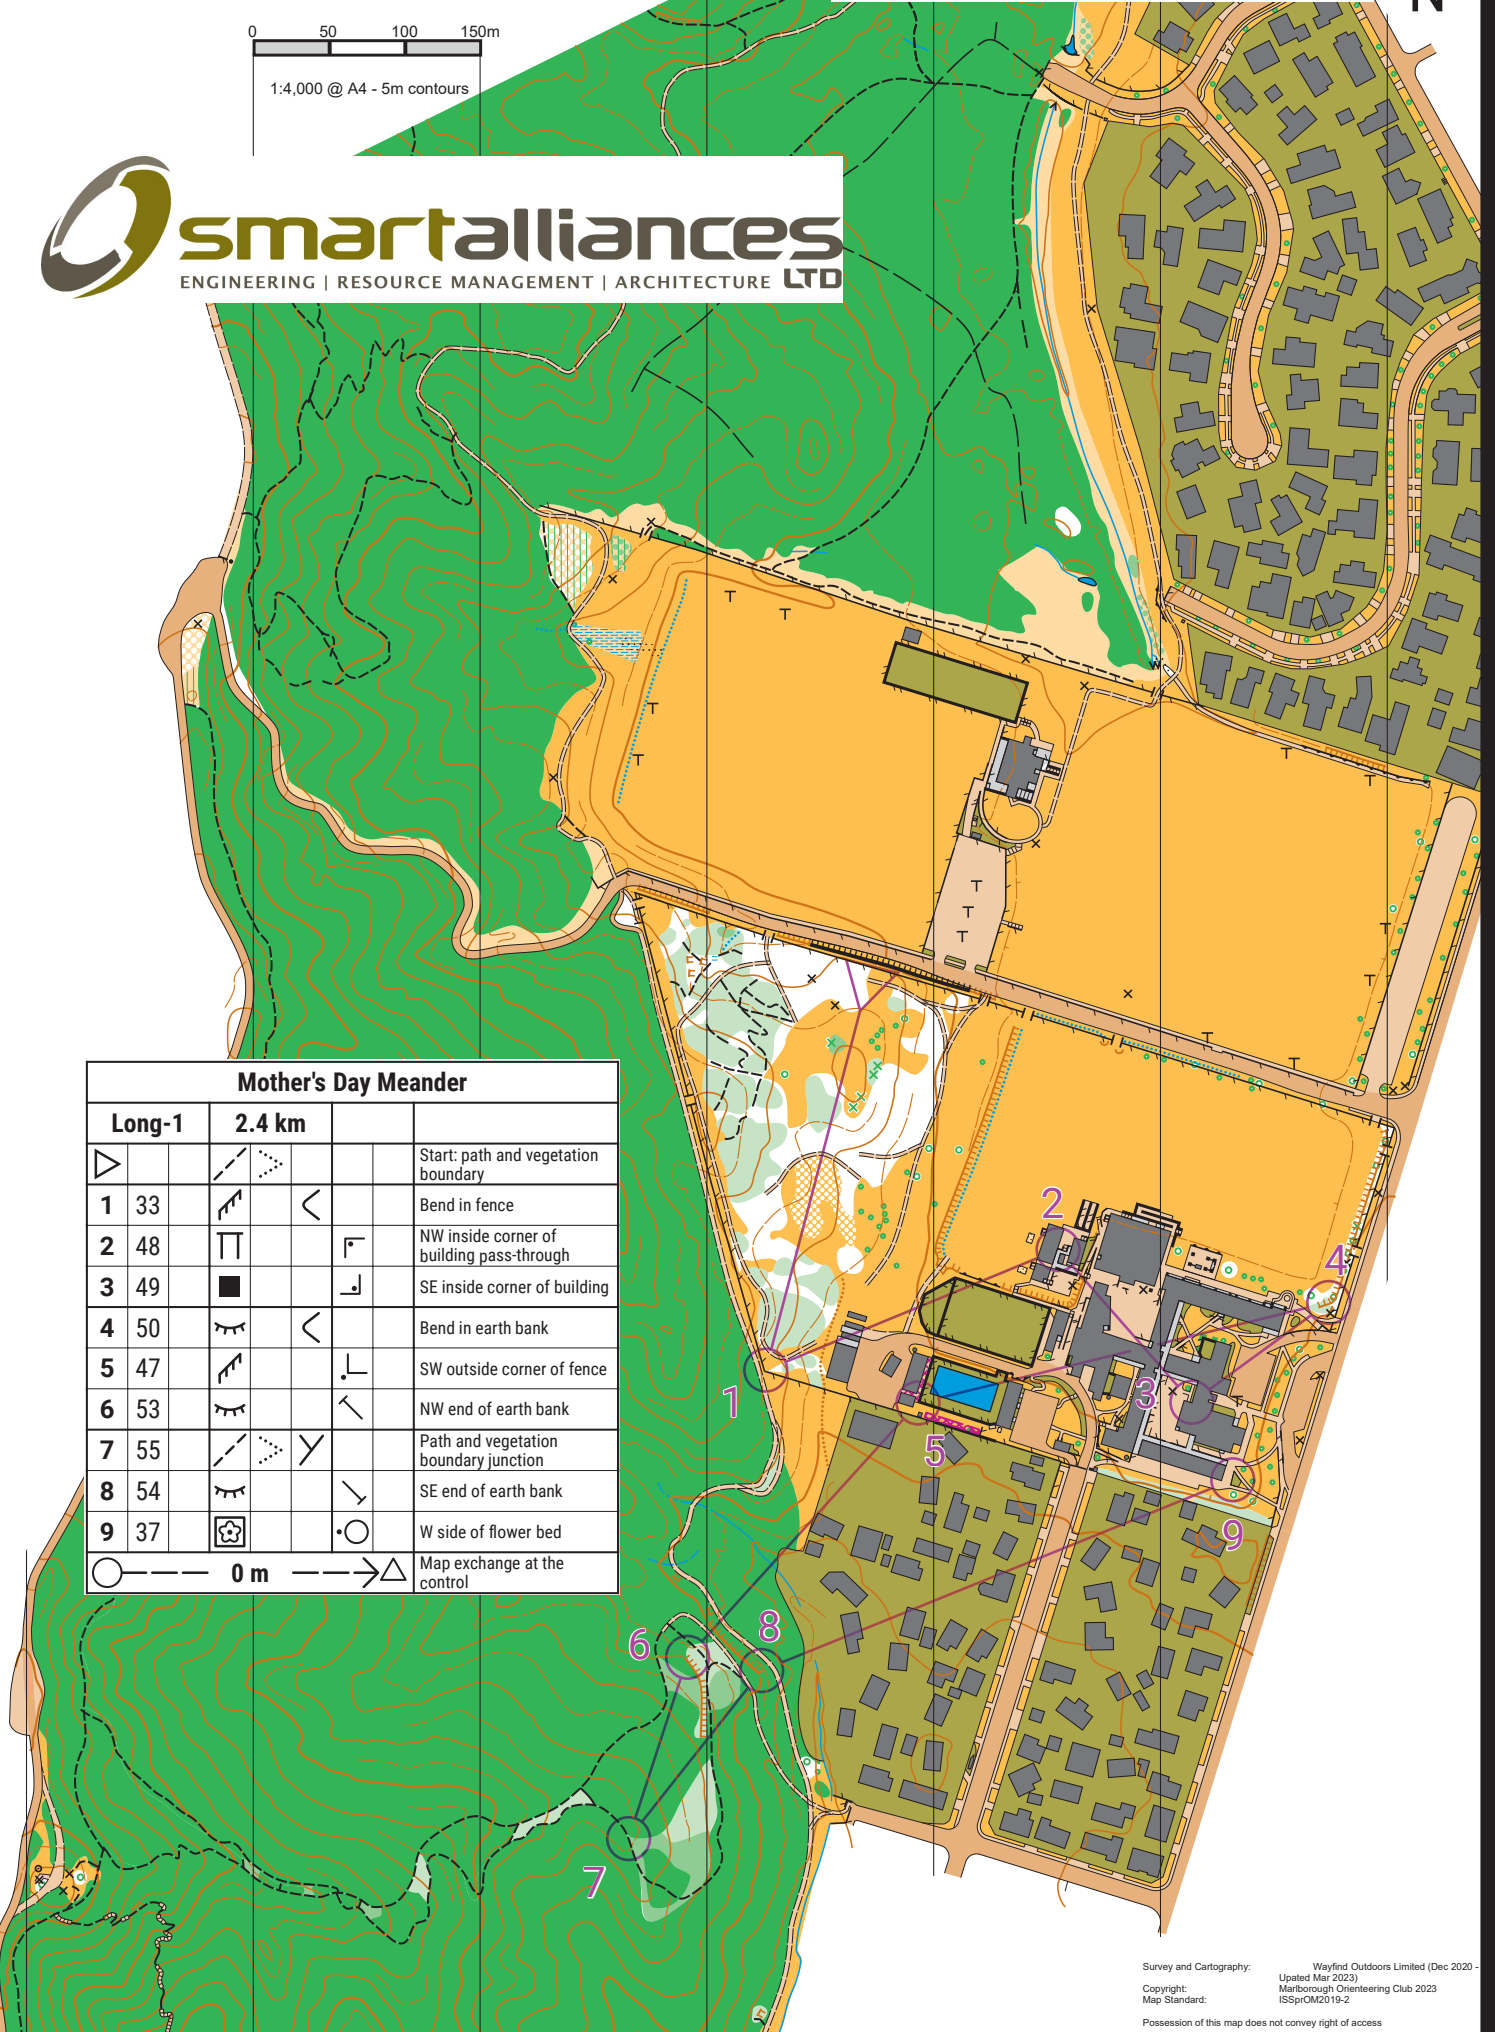

Queen Charlotte

MARLBOROUGH DISTRICT COUNCIL

Mother's Day Meander			
Long-1	2.4 km		
			Start: path and vegetation boundary
1 33			Bend in fence
2 48			NW inside corner of building pass-through
3 49			SE inside corner of building
4 50			Bend in earth bank
5 47			SW outside corner of fence
6 53			NW end of earth bank
7 55			Path and vegetation boundary junction
8 54			SE end of earth bank
9 37			W side of flower bed
	0 m		Map exchange at the control

Queen Charlotte

MARLBOROUGH DISTRICT COUNCIL

Mother's Day Meander				
Long-2	2.4 km			
9 37				W side of flower bed
10 40				Building and fence junction
11 39				N side of stairway
12 41				S part of thicket
13 51				NE end of narrow marsh
14 32				Bend in path
15 34				Thicket
16 35				Lone tree
	170 m			Navigate 170 m to finish