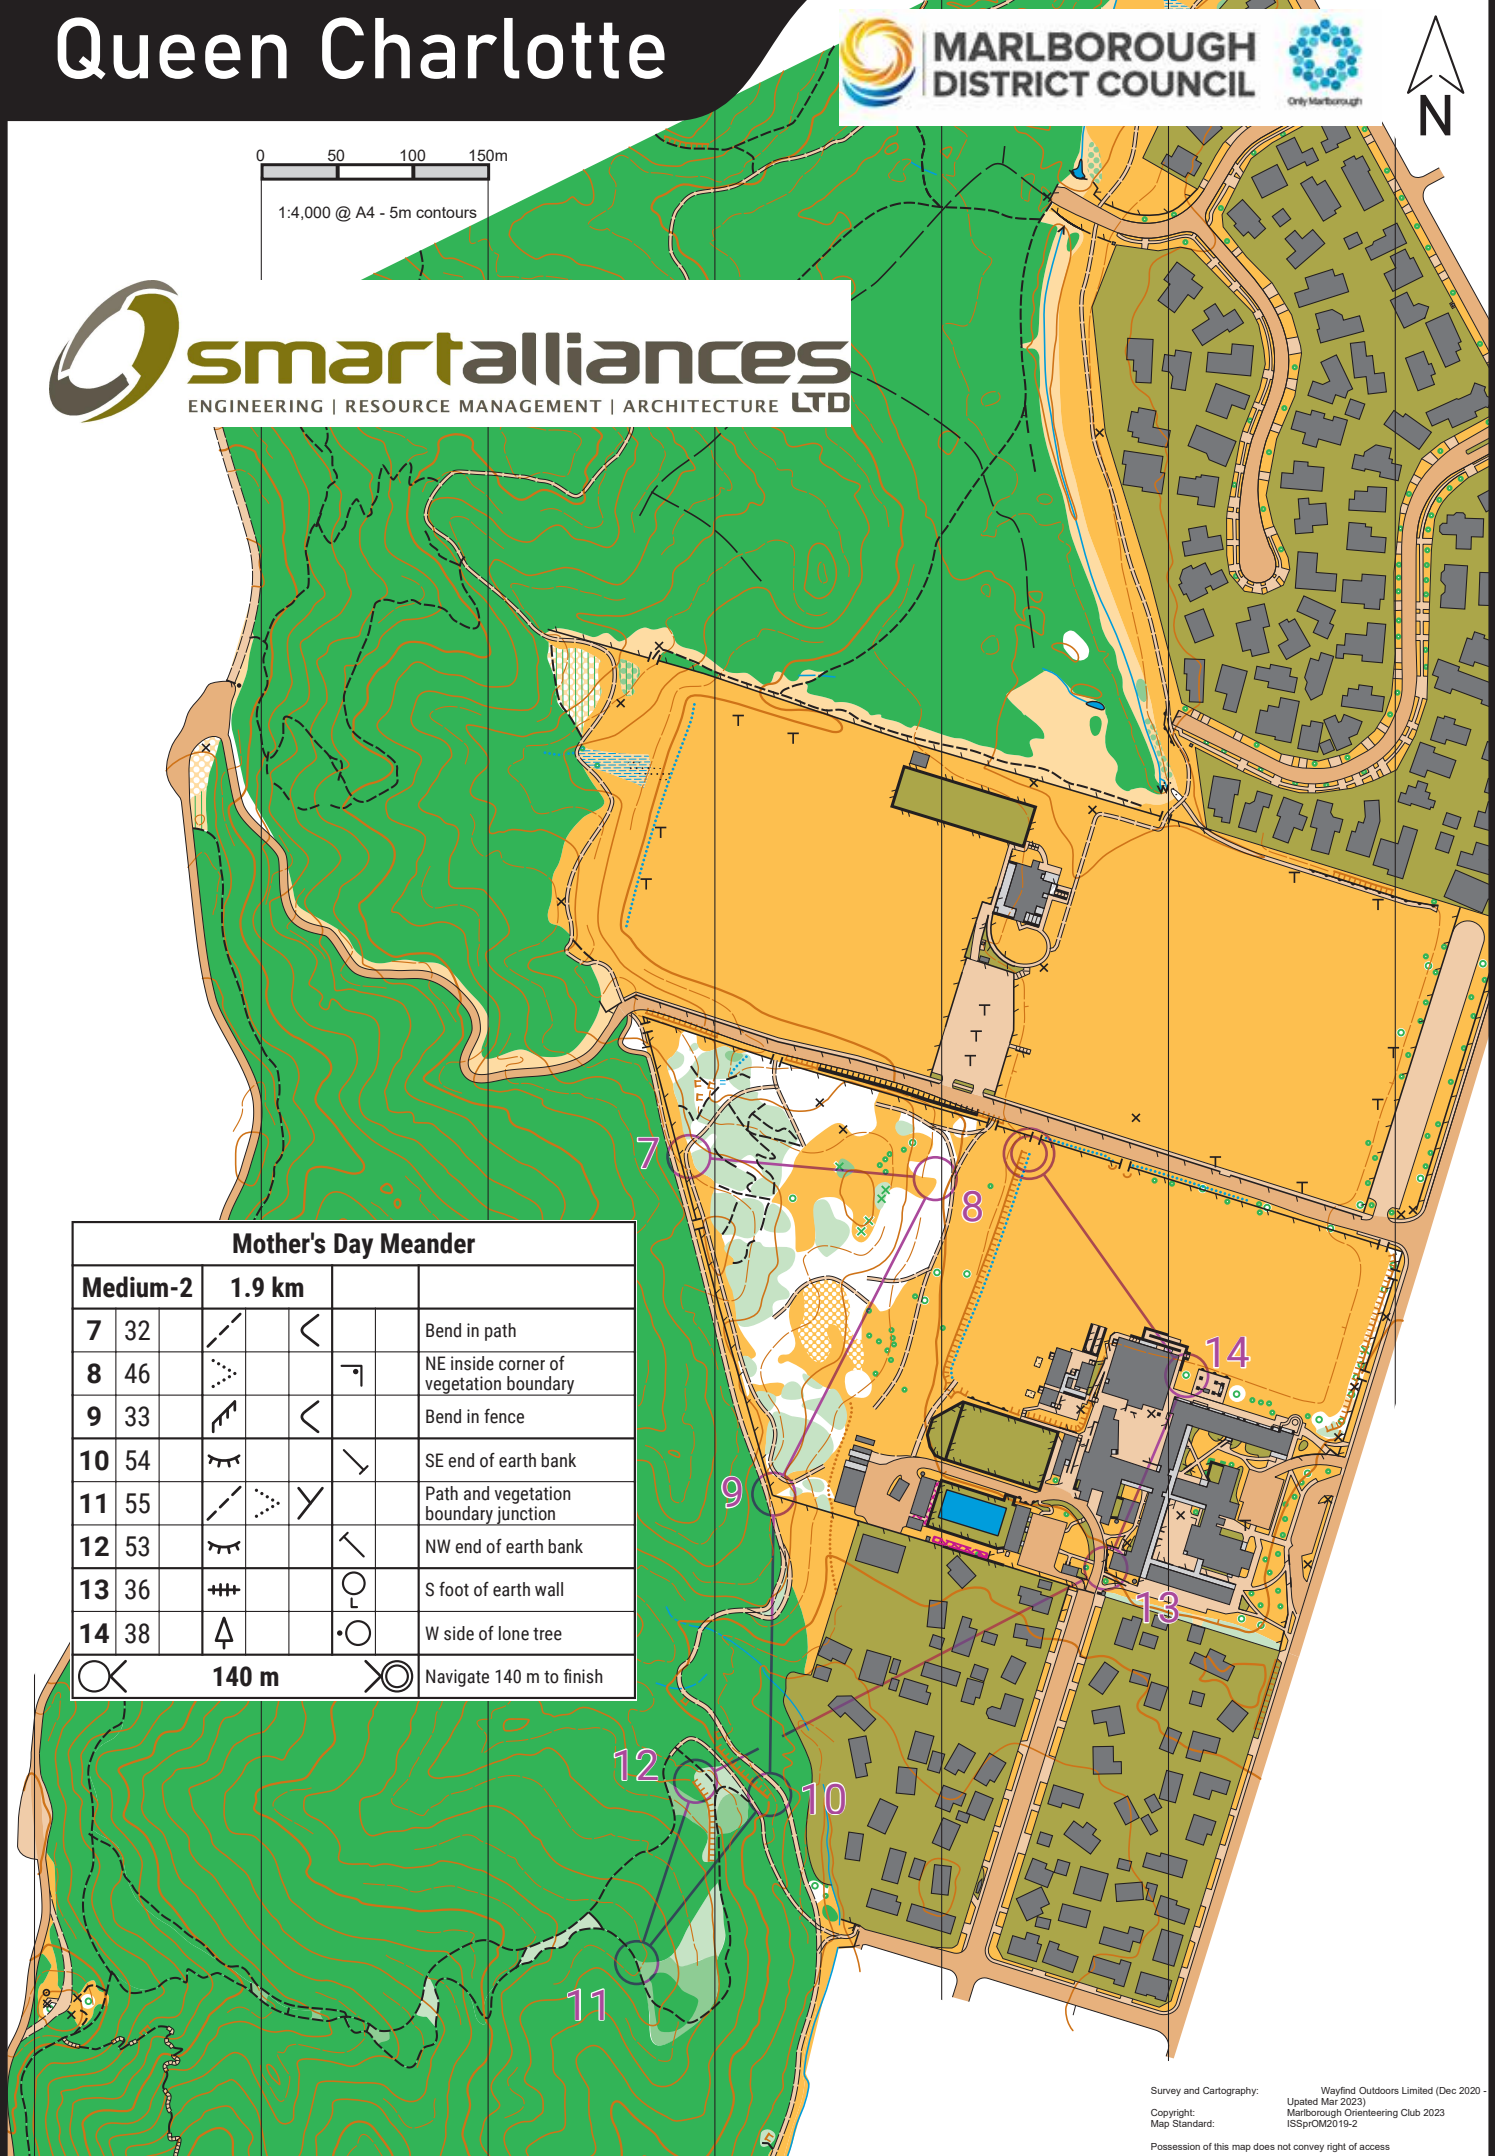

# Queen Charlotte

MARLBOROUGH DISTRICT COUNCIL

Mother's Day Meander					
Medium-1	1.9 km				
					Start: path and vegetation boundary
1	41				S part of thicket
2	39				N side of stairway
3	37				W side of flower bed
4	40				Building and fence junction
5	35				Lone tree
6	34				Thicket
7	32				Bend in path
					Map exchange at the control

# Queen Charlotte

MARLBOROUGH DISTRICT COUNCIL

Mother's Day Meander					
Medium-2		1.9 km			
7	32				Bend in path
8	46				NE inside corner of vegetation boundary
9	33				Bend in fence
10	54				SE end of earth bank
11	55				Path and vegetation boundary junction
12	53				NW end of earth bank
13	36				S foot of earth wall
14	38				W side of lone tree
	140 m			Navigate 140 m to finish	