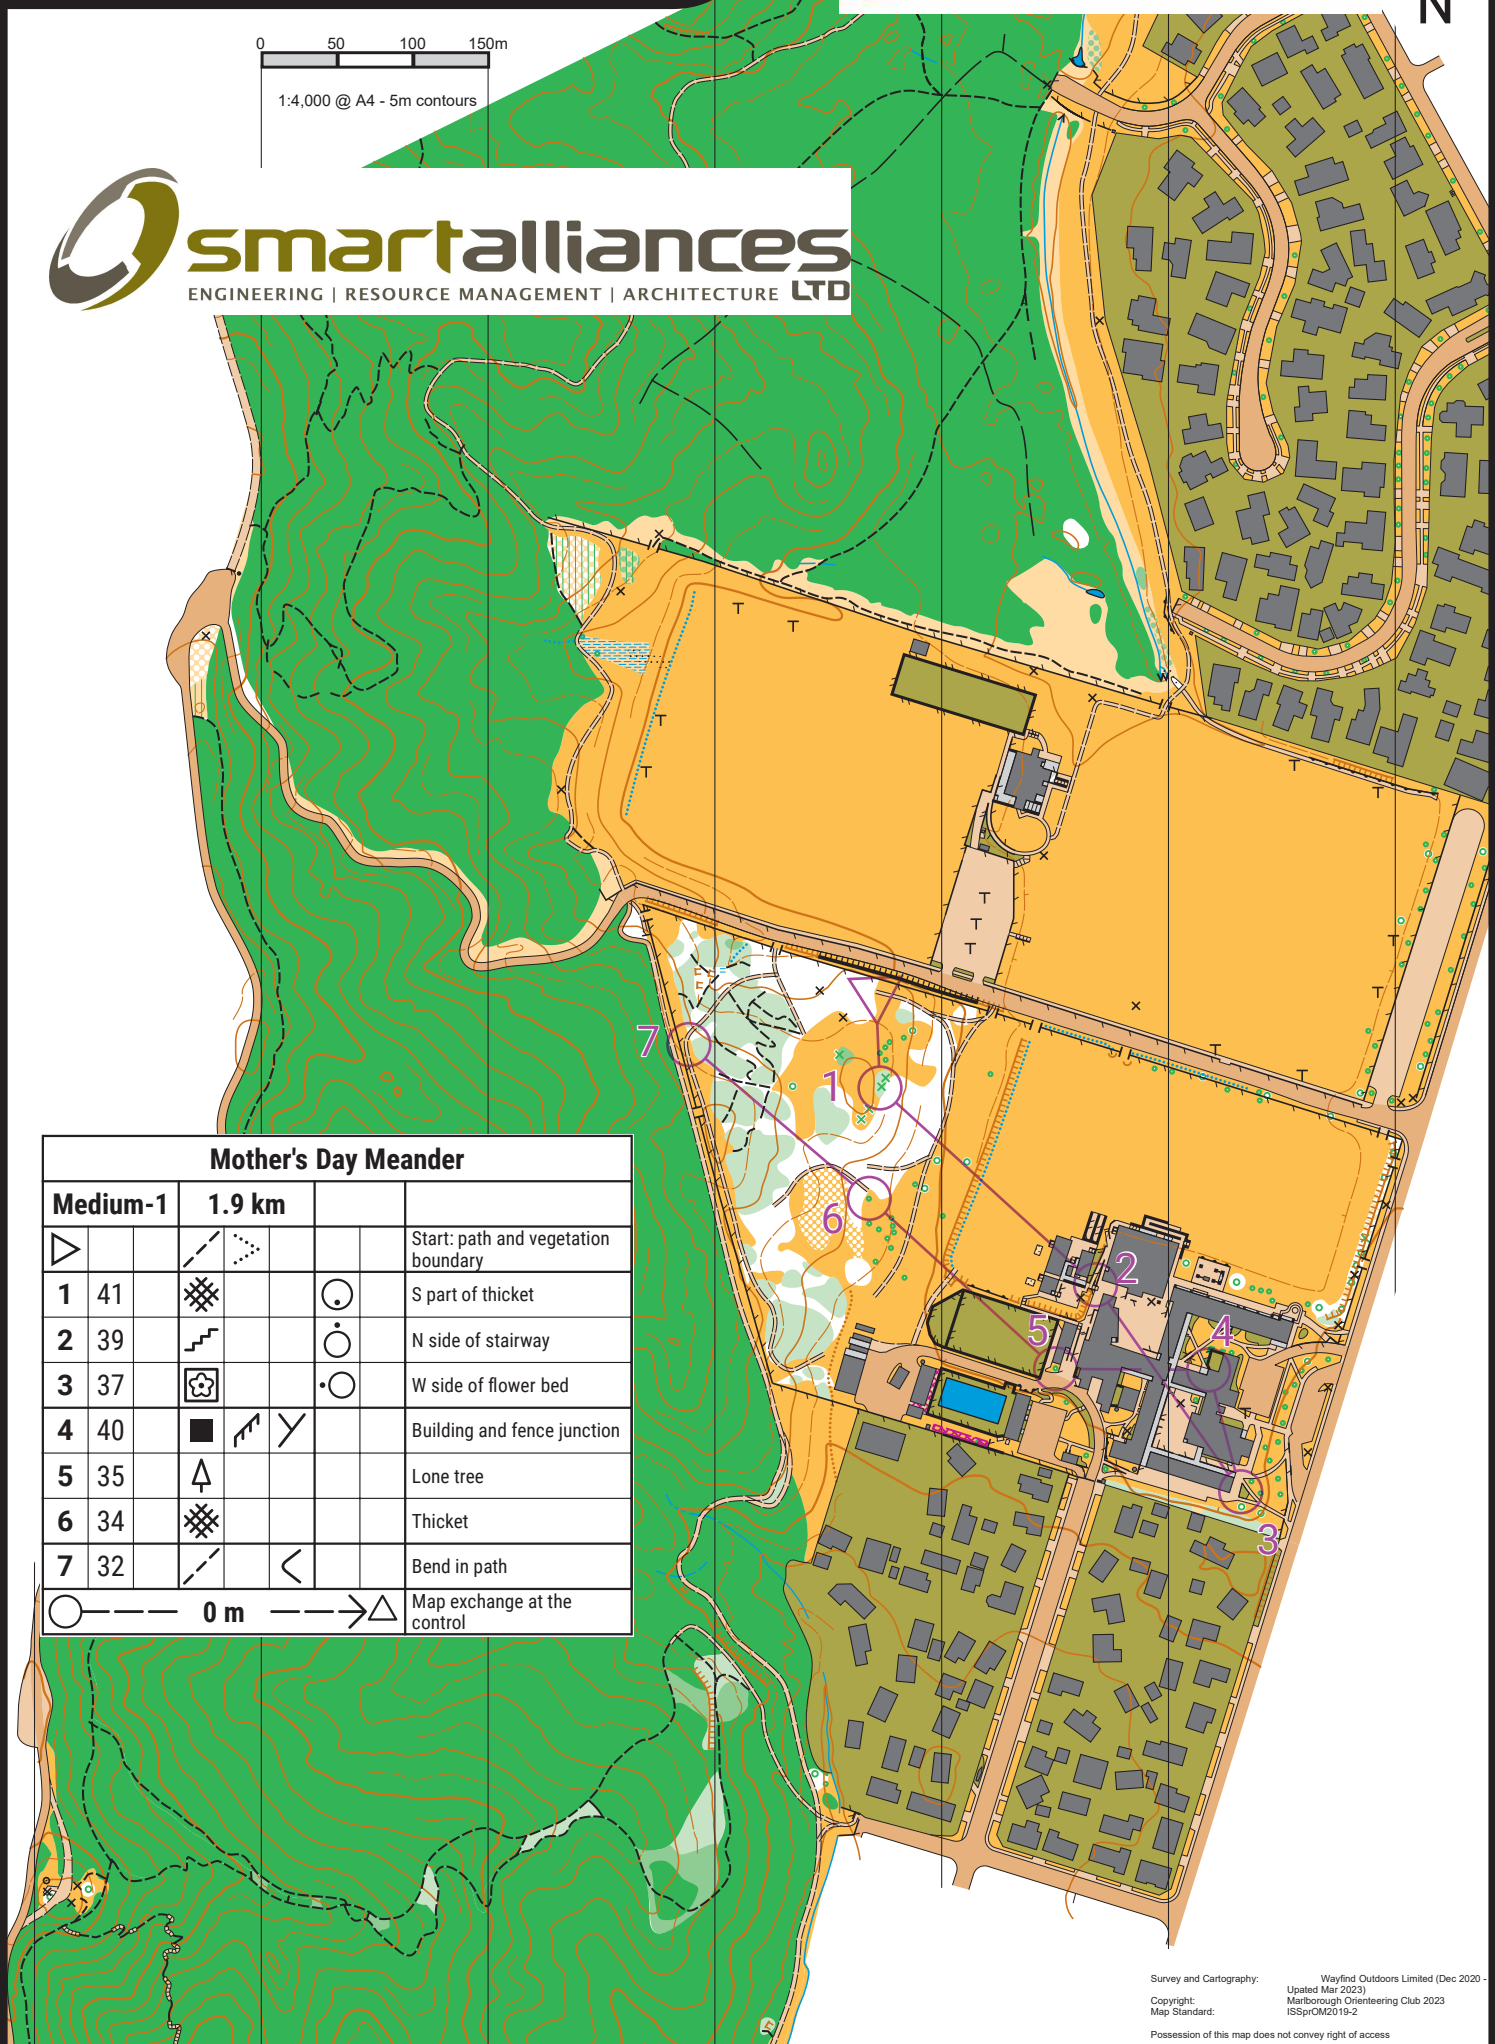

# Queen Charlotte

MARLBOROUGH DISTRICT COUNCIL

Mother's Day Meander					
Medium-1	1.9 km				
					Start: path and vegetation boundary
1	41				S part of thicket
2	39				N side of stairway
3	37				W side of flower bed
4	40				Building and fence junction
5	35				Lone tree
6	34				Thicket
7	32				Bend in path
					Map exchange at the control

# Queen Charlotte

MARLBOROUGH DISTRICT COUNCIL

Mother's Day Meander					
Medium-2		1.9 km			
7	32				Bend in path
8	46				NE inside corner of vegetation boundary
9	33				Bend in fence
10	54				SE end of earth bank
11	55				Path and vegetation boundary junction
12	53				NW end of earth bank
13	36				S foot of earth wall
14	38				W side of lone tree
	140 m			Navigate 140 m to finish	