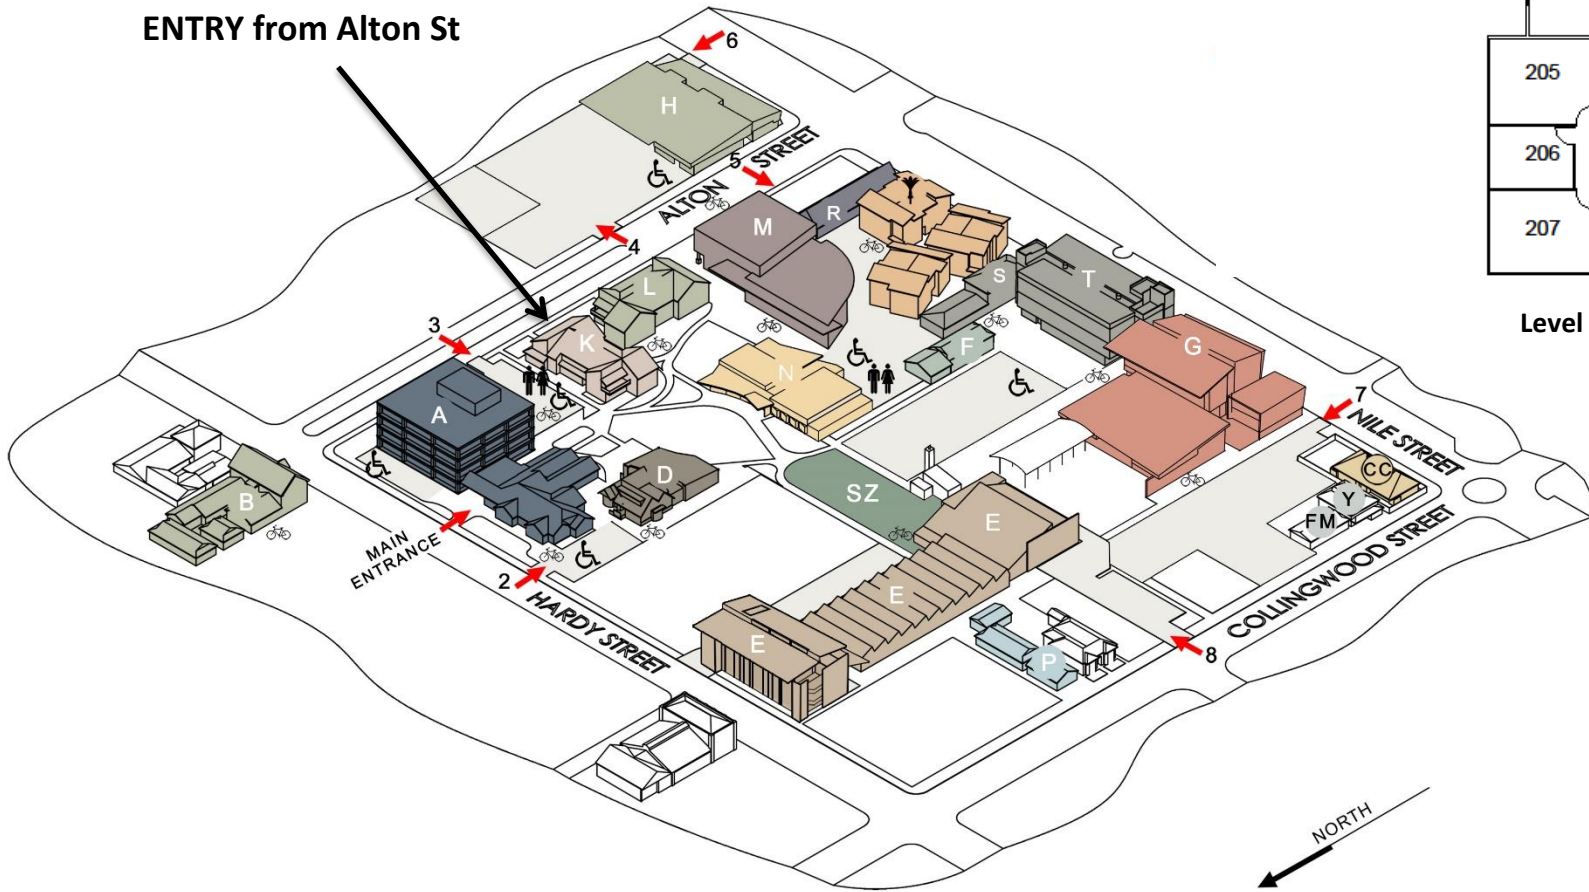

Nelson Marlborough Institute of Technology
Te Whare Wānanga o Te Tau Ihu o Te Waka a Maui

K Block – Room K218
NMIT Campus
10 Alton Street

ENTRY from Alton St

Level 2 Floor Plan