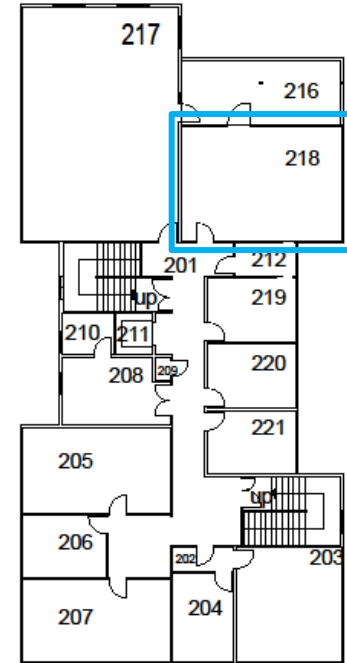

Nelson Marlborough Institute of Technology
Te Whare Wānanga o Te Tau Ihu o Te Waka a Maui

K Block – Room K218
NMIT Campus
10 Alton Street

ENTRY from Alton St

Level 2 Floor Plan