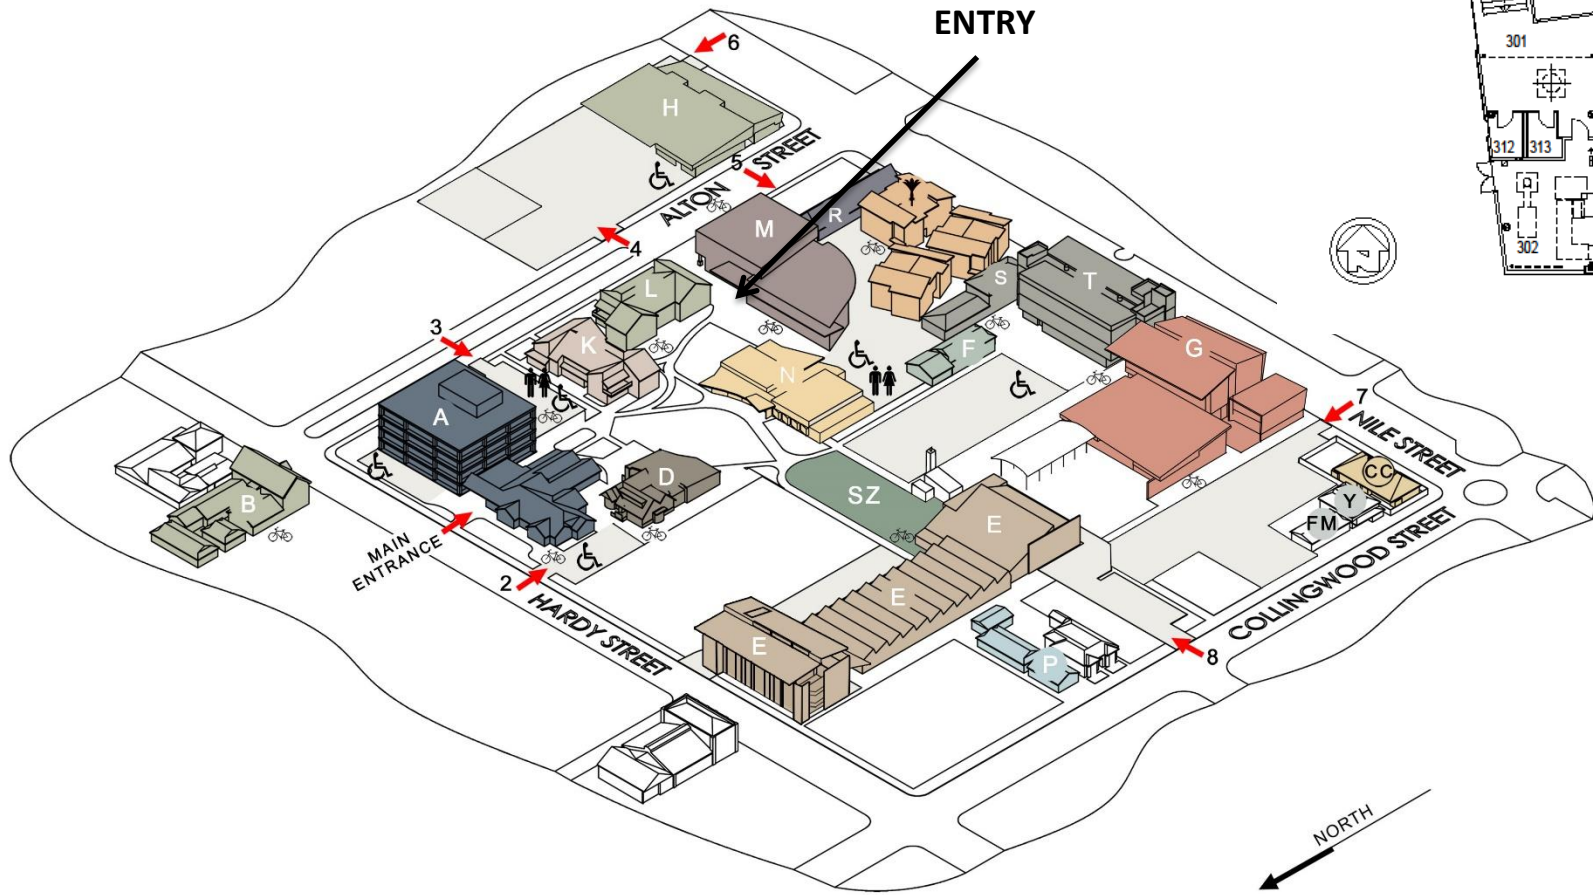

M306
 Level 3 Library Learning Centre
 NMIT Campus (Nelson)
 18 Alton Street

Level 3 Floor Plan