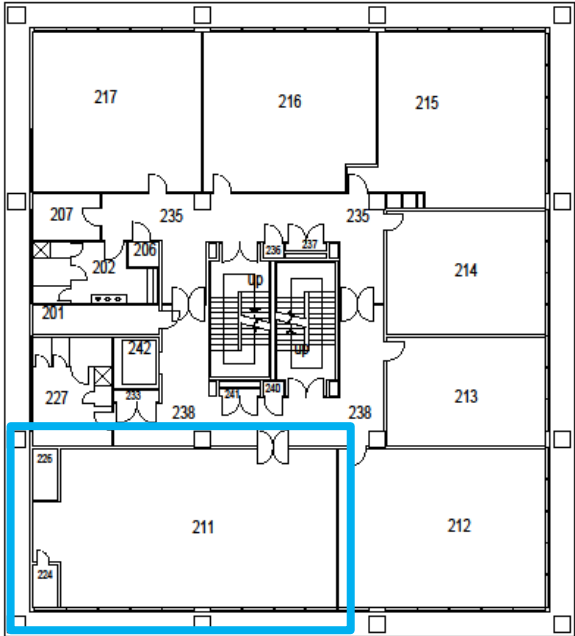

Room A211
Entry from NMIT main entrance
322 Hardy Street or the rear of the
building off Alton Street

← Red arrows depict car park entrances