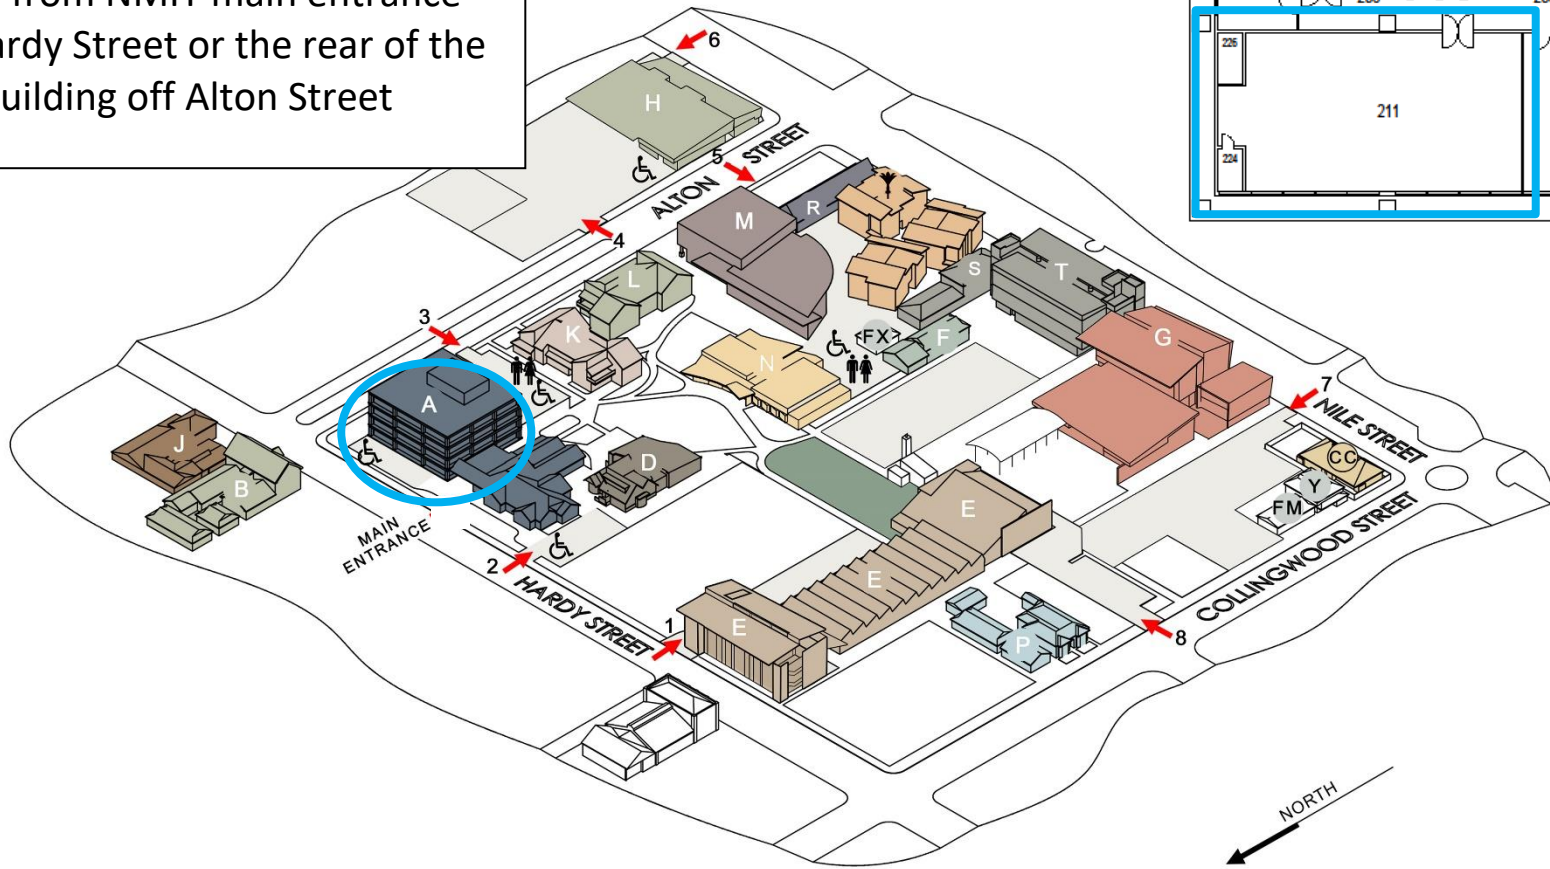

Room A211
Entry from NMIT main entrance
322 Hardy Street or the rear of the
building off Alton Street

← Red arrows depict car park entrances